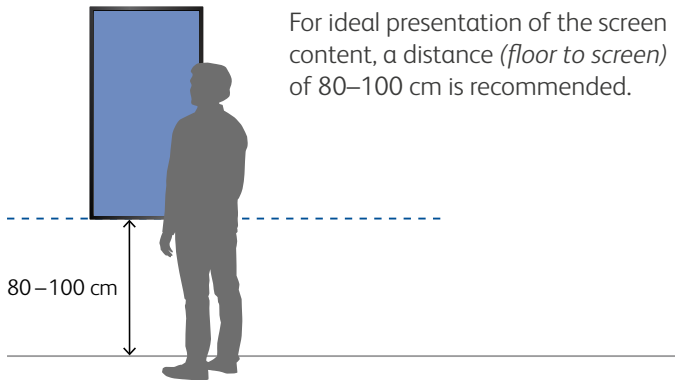

Size	Base L	Base XL	Base XXL	Round*
Base (W x D x H)	730 x 500 x 8 mm	880 x 600 x 8 mm	980 x 700 x 8 mm	Ø180 x 8 mm
Screen Size	49"	55"	65" und 75"	Single rod: 49", 55" Double rod: 65", 75"

Free-Standing Base

Table Installation Integrated in the Counter

Table Pole Installation

Installation Recommendations

Non-prescription Products

Distance to the Floor:

Panorama Installation:

Positioning of Screens in the Pharmacy

Integration in Shelving

Integration in Column

Installation Recommendations

Digital Shop Window

Choosing the right screen size in just three steps

1. Center of Image

To ensure optimal appreciation of the image contents, we recommend positioning the center of the screen at a height of approx. 160 cm (+/- 5 cm) – measured from the sidewalk.

1 Space between the screen and window pane

Ideal: 10 cm
Minimum: 5 cm
Maximum: 40 cm

2 Base footprint:

Base L (49"): 73 × 50 cm (W × D)
Base XL (55"): 88 × 60 cm (W × D)
Base XXL (65"/75"): 98 × 70 cm (W × D)
Round: Ø18 cm