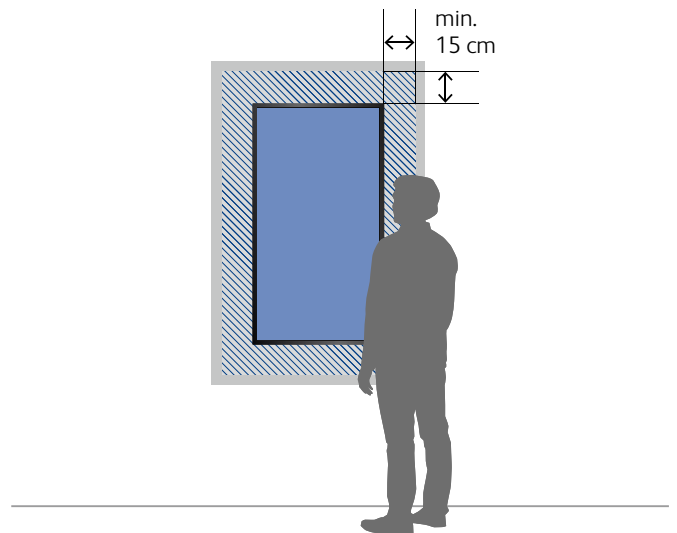

Size	Base L	Base XL	Base XXL	Round*
Base (W x D x H)	730 x 500 x 8 mm	880 x 600 x 8 mm	980 x 700 x 8 mm	Ø180 x 8 mm
Screen Size	49"	55"	65" und 75"	Single rod: 49", 55" Double rod: 65", 75"

Free-Standing Base

Integration in Shelving

Integration in Column

Installation Recommendations

Digital Shop Window

Choosing the right screen size in just three steps

1. Center of Image

To ensure optimal appreciation of the image contents, we recommend positioning the center of the screen at a height of approx. 160 cm (+/- 5 cm) – measured from the sidewalk.

2. Distance from Window Frame

Ensure a distance of at least 15 cm between the edge of the screen and the window frame to allow the contents to be displayed to their best advantage.

3. Footprint and Height in the Shop Window

1 Space between the screen and window pane

Ideal: 10 cm
Minimum: 5 cm
Maximum: 40 cm

2 Base footprint:

Base L (49"): 73 × 50 cm (W × D)
Base XL (55"): 88 × 60 cm (W × D)
Base XXL (65"/75"): 98 × 70 cm (W × D)
Round: Ø18 cm