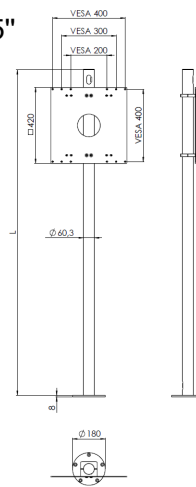

55"

* Ground anchoring necessary

75"