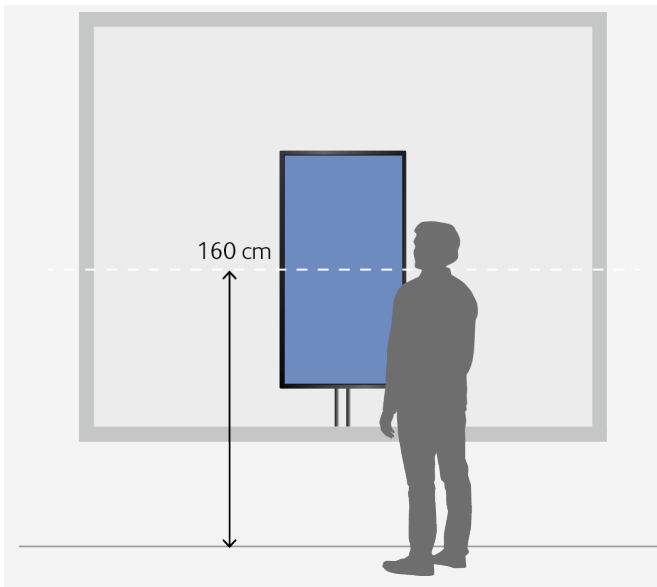

Display size 75":
2,000 mm

When ordering an article with the addition "single rod", one base plate and one mounting rod are supplied.

When ordering an article with the addition "double rod", two base plates and two mounting rods are supplied.

Installation Recommendations:

Digital Free Choice

Distance to the Floor	Panorama Installation
 <p>80–100 cm</p>	
<p>For ideal presentation of the screen content, a distance (<i>floor to screen</i>) of 80–100 cm is recommended.</p>	<p>To realize an attractive panorama installation, screens with the narrowest possible frame – e.g. 55" Panorama – should be used.</p>

Positioning of Screens in the Pharmacy

Integration in Shelving	Integration in Column
	

Installation Recommendations:

Digital Shopping Window—Choosing the Right Screen Size in Just Three Steps

1. Center of Image

To ensure optimal appreciation of the screen content, we recommend positioning the center of the screen at a height of approx. 160 cm (+/- 5 cm) – measured from the sidewalk.

2. Distance from Window Frame