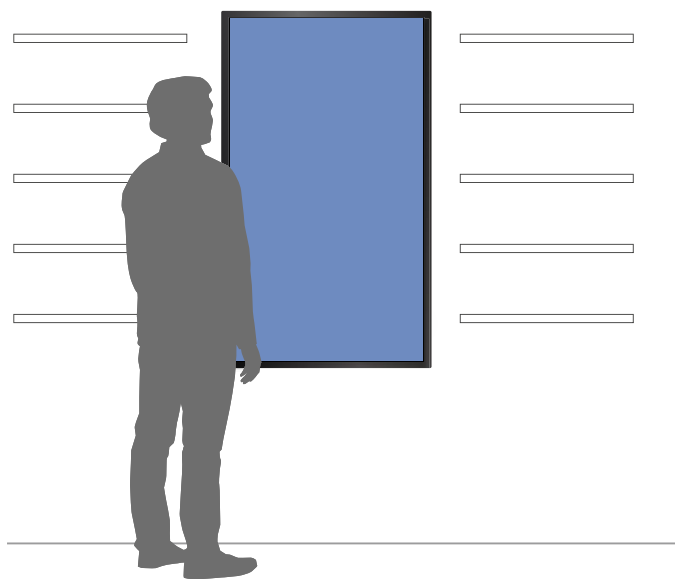

Fully Digital

Wall Installation Behind the Counter

Table Installation:

With both the table pole and table installation, make sure that there is a distance of at least 5 cm to the edge of the table. Furthermore, for the table installation, the screen must be sunk 5 cm into the table.

Integration in Shelving

Integration in Column

Installation Recommendations

Digital Shop Window

Choosing the right screen size in just three steps

1. Center of Image

To ensure optimal appreciation of the image contents, we recommend positioning the center of the screen at a height of approx. 160 cm (+/- 5 cm) – measured from the sidewalk.