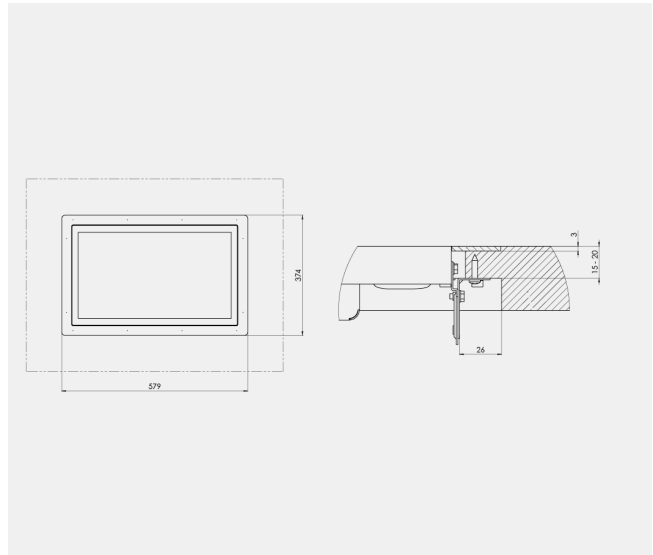

Movable Leveling Foot

Small Leveling Foot*

55"/75"

55"

* Ground anchoring necessary

75"

* Ground anchoring necessary

Mounting Options:

Wall Mounting and Table Installation

Wall Mounting

Table Pole

Table Installation Frame

Installation Recommendations:

Digital OTC Shelves

Distance to the Floor	Panorama Installation
 <p>80–100 cm</p>	
<p>For ideal presentation of the screen content, a distance (<i>floor to screen</i>) of 80–100 cm is recommended.</p>	<p>To realize an attractive panorama installation, screens with the narrowest possible frame – e.g. 55" Panorama – should be used.</p>

Table Installation

With both the table pole and table installation, make sure that there is a distance of at least 5 cm to the edge of the table. Furthermore, for the table installation, the screen must be sunk 5 cm into the table.