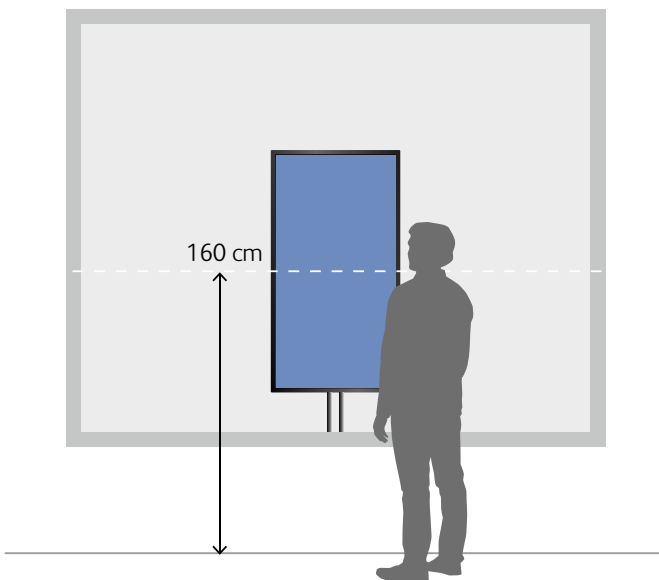

Size	Base L	Base XL	Base XXL	Round*
Base (W x D x H)	730 x 500 x 8 mm	880 x 600 x 8 mm	980 x 700 x 8 mm	Ø180 x 8 mm
Screen Size	49"	55"	65" und 75"	Single rod: 49", 55" Double rod: 65", 75"

Free-Standing Base

Integration in Shelving

Integration in Column

Installation Recommendations

Digital Shop Window

Choosing the right screen size in just three steps

1. Center of Image

To ensure optimal appreciation of the image contents, we recommend positioning the center of the screen at a height of approx. 160 cm (+/- 5 cm) – measured from the sidewalk.

1 Space between the screen and window pane

Ideal: 10 cm
Minimum: 5 cm
Maximum: 40 cm

2 Base footprint:

Base L (49"): 73 × 50 cm (W × D)
Base XL (55"): 88 × 60 cm (W × D)
Base XXL (65"/75"): 98 × 70 cm (W × D)
Round: Ø18 cm

3 Height of base rod

The base rod should extend 30 cm beyond the brackets in the center of the screen.

Available sizes: 120 cm, 150 cm, 180 cm (standard), 200 cm (for base XXL only)

Becton Dickinson Rowa Germany GmbH, Rowastraße, D-53539 Kelberg
+49 2692 92 06 0 tel, +49 2692 92 06 1299 fax