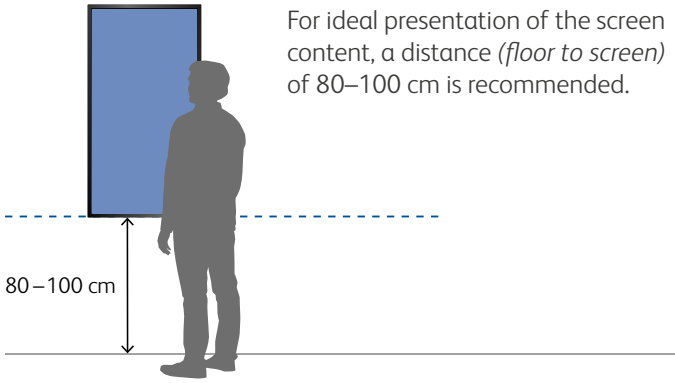

Installation Recommendations

Digital OTC Shelves

Distance to the Floor: