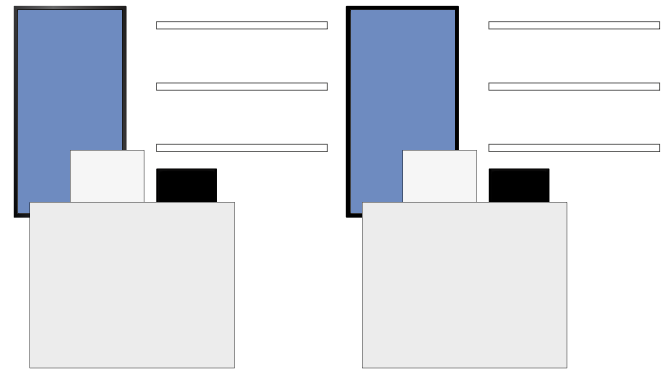

Fully Digital

Wall Installation Behind the Counter

Table Installation:

With both the table pole and table installation, make sure that there is a distance of at least 5 cm to the edge of the table. Furthermore, for the table installation, the screen must be sunk 5 cm into the table.