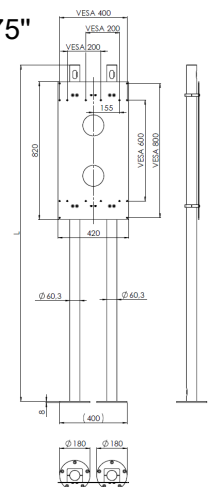

Mounting Options:

Leveling Feet

Leveling Feet Dimensions

Size	XL Leveling Foot	XXL Leveling Foot	Round*
Baseplate (W x D x H)	880 x 600 x 8 mm	980 x 700 x 8 mm	Ø180 x 8 mm
Screen Size	55"	75"	Single Rod: 55" Double Rod: 75"

*Ground anchoring needed

Freestanding Leveling Foot

Each Leveling Foot comes with a mounting rod in the following length (L):

Display size 55": 1,200 mm / 1,500 mm / 1,800 mm (*depending on variant selected*)

Display size 75":
2,000 mm

When ordering an article with the addition "single rod", one base plate and one mounting rod are supplied.

When ordering an article with the addition "double rod", two base plates and two mounting rods are supplied.

Movable Leveling Foot

Small Leveling Foot*

55"/75"

55"

* Ground anchoring necessary

75"

* Ground anchoring necessary

Mounting Options: