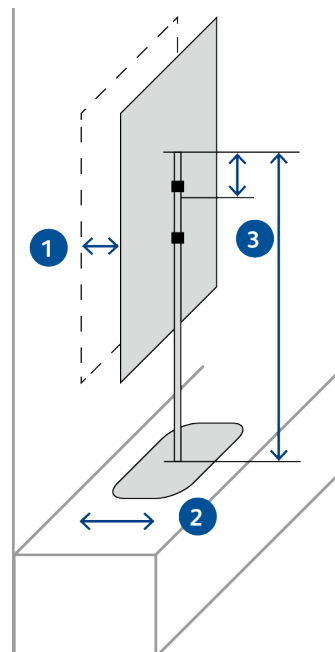

③ Height of Base Rod

The base rod should extend 30 cm beyond the brackets in the center of the screen.

Available Sizes: 1,200 mm, 1,500 mm, 1,800 mm, (Standard), 2,000 mm (only for XXL Leveling Foot)