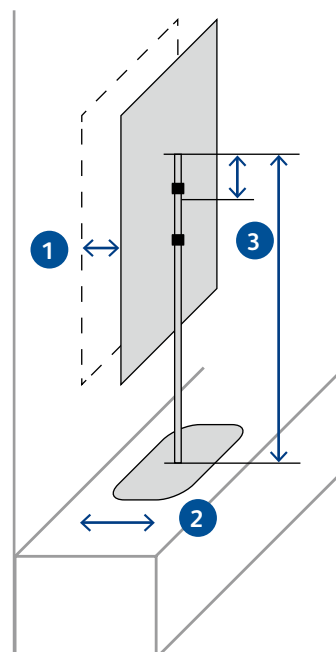

1 Space between the screen and window pane

Ideal: 10 cm
Minimum: 5 cm
Maximum: 40 cm

2 Base footprint:

Base L (49"): 73 × 50 cm (W × D)
Base XL (55"): 88 × 60 cm (W × D)
Base XXL (65"/75"): 98 × 70 cm (W × D)
Round: Ø18 cm

3 Height of base rod

The base rod should extend 30 cm beyond the brackets in the center of the screen.

Available sizes: 120 cm, 150 cm, 180 cm (standard), 200 cm (for base XXL only)

Becton Dickinson Rowa Germany GmbH, Rowastraße, D-53539 Kelberg
+49 2692 92 06 0 tel, +49 2692 92 06 1299 fax