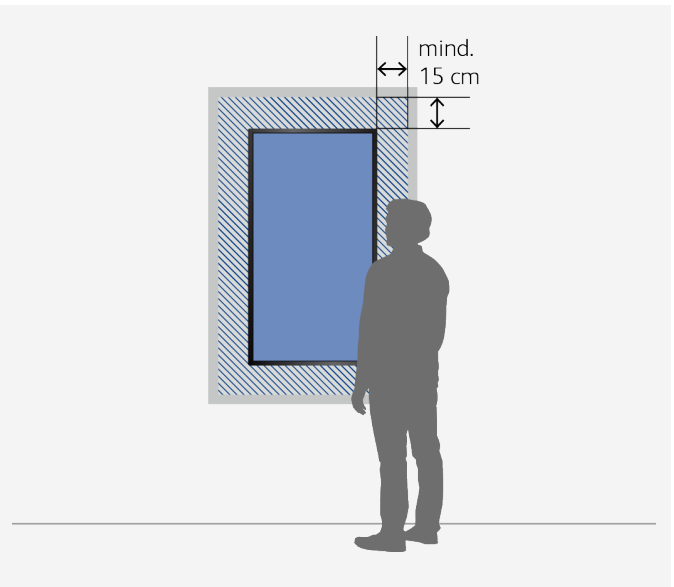

2. Distance from Window Frame

Ensure a distance of at least 15 cm between the edge of the screen and the window frame to allow the contents to be displayed to their best advantage.