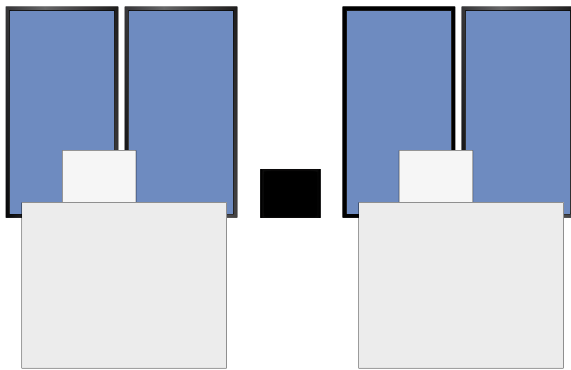

Fully Digital