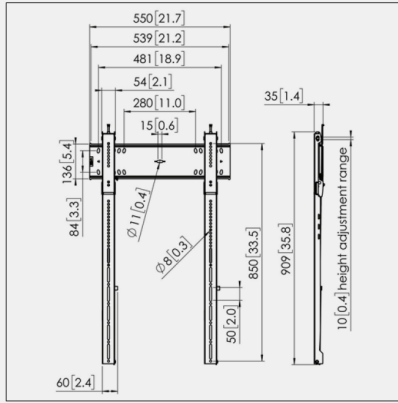

Mounting Options:

Leveling Feet

Leveling Feet Dimensions

Size	XL Leveling Foot	XXL Leveling Foot	Round*
Baseplate (W x D x H)	880 x 600 x 8 mm	980 x 700 x 8 mm	Ø180 x 8 mm
Screen Size	55"	75"	Single Rod: 55" Double Rod: 75"

Display size 75":
2,000 mm

When ordering an article with the addition "single rod", one base plate and one mounting rod are supplied.

When ordering an article with the addition "double rod", two base plates and two mounting rods are supplied.

Movable Leveling Foot

Small Leveling Foot*

55"/75"

55"

* Ground anchoring necessary

75"

* Ground anchoring necessary

Mounting Options:

Wall Mounting and Table Installation

Wall Mounting

Table Pole

Table Installation Frame

Installation Recommendations:

Digital OTC Shelves

Distance to the Floor	Panorama Installation
 <p>80–100 cm</p>	
<p>For ideal presentation of the screen content, a distance (<i>floor to screen</i>) of 80–100 cm is recommended.</p>	<p>To realize an attractive panorama installation, screens with the narrowest possible frame – e.g. 55" Panorama – should be used.</p>