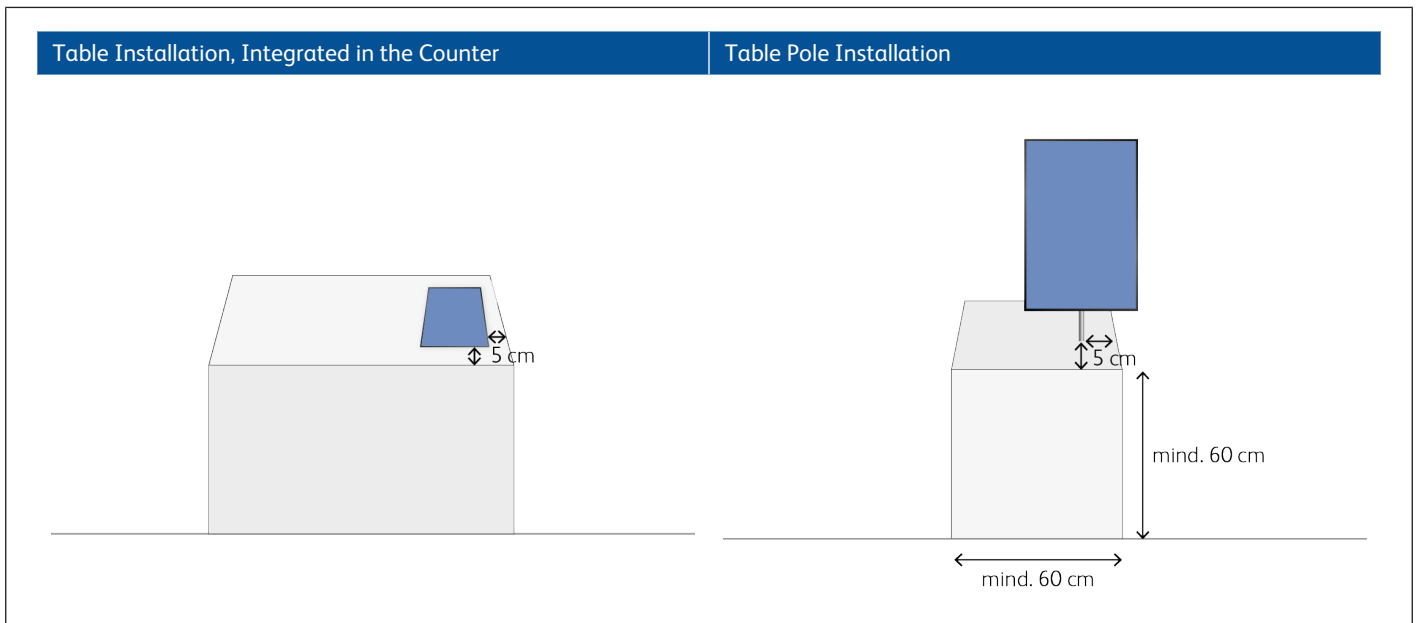

Wall Mounting and Table Installation

Wall Mounting

Table Pole

Table Installation Frame

Installation Recommendations:

Digital OTC Shelves

Distance to the Floor	Panorama Installation
 <p>80–100 cm</p>	
<p>For ideal presentation of the screen content, a distance (<i>floor to screen</i>) of 80–100 cm is recommended.</p>	<p>To realize an attractive panorama installation, screens with the narrowest possible frame – e.g. 55" Panorama – should be used.</p>

Positioning of the Screens at the Counter

When positioning the screens, make sure that they are not completely hidden by the counter and that the output chute is ergonomically positioned.

Fully Digital	Wall Mounting, Behind the Counter
	

Table Installation

With both the table pole and table installation, make sure that there is a distance of at least 5 cm to the edge of the table. Furthermore, for the table installation, the screen must be sunk 5 cm into the table.