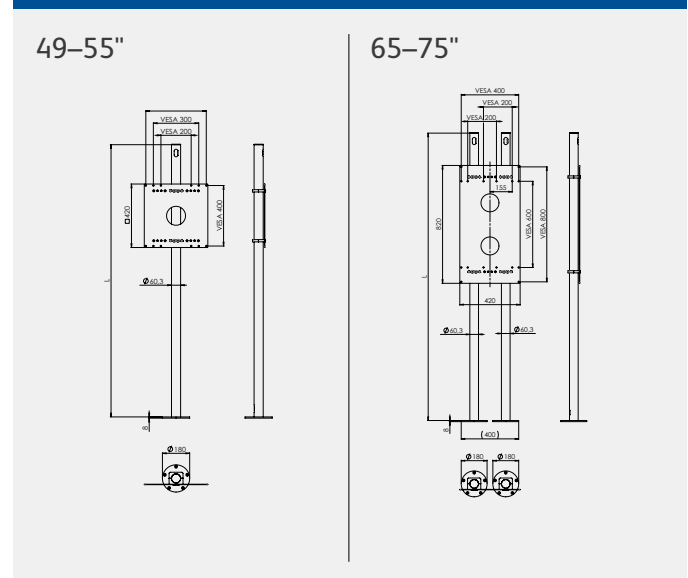

Size	Base L	Base XL	Base XXL	Round*
Base (W x D x H)	730 x 500 x 8 mm	880 x 600 x 8 mm	980 x 700 x 8 mm	Ø180 x 8 mm
Screen Size	49"	55"	65" und 75"	Single rod: 49", 55" Double rod: 65", 75"

Free-Standing Base

Each base comes with a mounting rod in the following length (L):

Screen Size 49" + 55":
1,200 mm / 1,500 mm / 1,800 mm
(depending on selected version)

Screen Size 65":
1,800 mm

Screen Size 75":
2,000 mm

When ordering an article with the addition 'single rod', one base plate and one mounting rod are supplied.

When ordering an article with the addition 'double rod', two base plates and two mounting rods are supplied.

Moveable Base

Small Base*

*Ground anchoring needed.

Installation Recommendations

Digital OTC Shelves