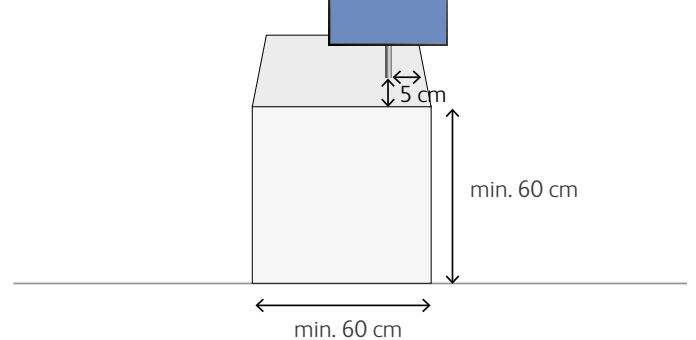

Table Installation Integrated in the Counter

Table Pole Installation

Installation Recommendations

Non-prescription Products

Distance to the Floor:

Panorama Installation:

Positioning of Screens in the Pharmacy

Integration in Shelving

Integration in Column

Installation Recommendations

Digital Shop Window

Choosing the right screen size in just three steps

1. Center of Image

To ensure optimal appreciation of the image contents, we recommend positioning the center of the screen at a height of approx. 160 cm (+/- 5 cm) – measured from the sidewalk.