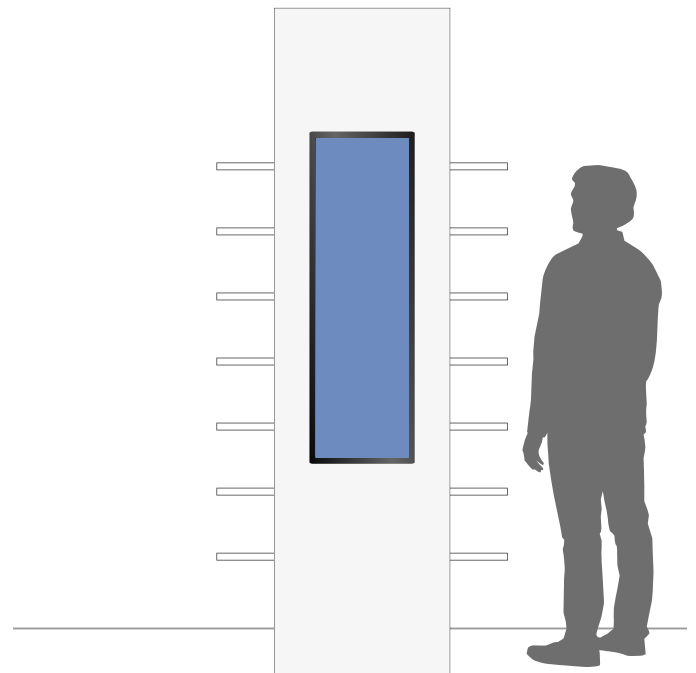

Size	Base L	Base XL	Base XXL	Round*
Base (W x D x H)	730 x 500 x 8 mm	880 x 600 x 8 mm	980 x 700 x 8 mm	Ø180 x 8 mm
Screen Size	49"	55"	65" und 75"	Single rod: 49", 55" Double rod: 65", 75"

Free-Standing Base

Fully Digital

Wall Installation Behind the Counter

Table Installation:

With both the table pole and table installation, make sure that there is a distance of at least 5 cm to the edge of the table. Furthermore, for the table installation, the screen must be sunk 5 cm into the table.

Table Installation Integrated in the Counter

Table Pole Installation

Installation Recommendations

Non-prescription Products

Distance to the Floor:

Panorama Installation:

Positioning of Screens in the Pharmacy

Integration in Shelving

Integration in Column

Installation Recommendations

Digital Shop Window

Choosing the right screen size in just three steps

1. Center of Image

To ensure optimal appreciation of the image contents, we recommend positioning the center of the screen at a height of approx. 160 cm (+/- 5 cm) – measured from the sidewalk.