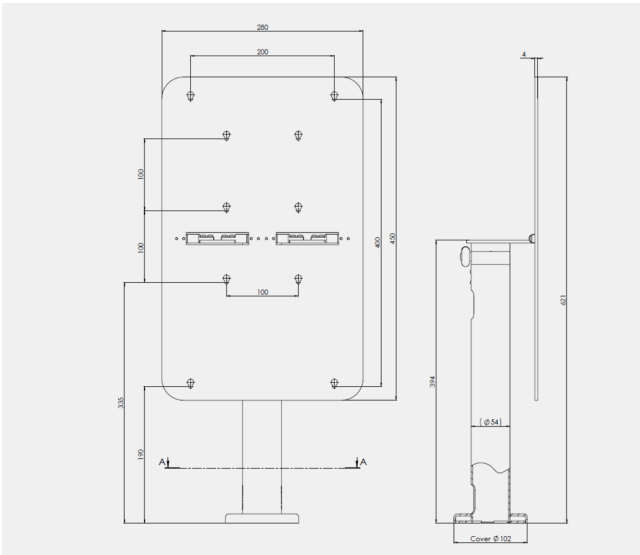

Movable Leveling Foot

Small Leveling Foot*

55"/75"

55"

* Ground anchoring necessary

75"

* Ground anchoring necessary

Mounting Options:

Wall Mounting and Table Installation

Wall Mounting

Table Pole

Table Installation Frame

Installation Recommendations:

Digital OTC Shelves

Distance to the Floor	Panorama Installation
 <p>80–100 cm</p>	
<p>For ideal presentation of the screen content, a distance (<i>floor to screen</i>) of 80–100 cm is recommended.</p>	<p>To realize an attractive panorama installation, screens with the narrowest possible frame – e.g. 55" Panorama – should be used.</p>

Positioning of the Screens at the Counter

When positioning the screens, make sure that they are not completely hidden by the counter and that the output chute is ergonomically positioned.

Fully Digital	Wall Mounting, Behind the Counter
	

Table Installation

With both the table pole and table installation, make sure that there is a distance of at least 5 cm to the edge of the table. Furthermore, for the table installation, the screen must be sunk 5 cm into the table.