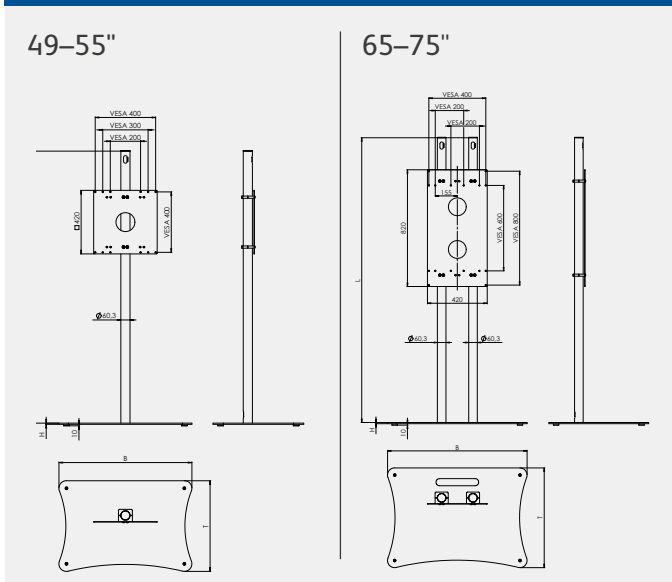

Specification ProDVX:	ProDVX Mediaplayer, Cortex A17 1.6 GHz, 4-Core Android 8 GB eMMC Flash, 155 x 130 x 31 mm (W x H x D) Internal Mediaplayer
------------------------------	--

Mounting Options

Base

Base Dimensions

Size	Base L	Base XL	Base XXL	Round*
Base (W x D x H)	730 x 500 x 8 mm	880 x 600 x 8 mm	980 x 700 x 8 mm	Ø180 x 8 mm
Screen Size	49"	55"	65" und 75"	Single rod: 49", 55" Double rod: 65", 75"

Free-Standing Base

Each base comes with a mounting rod in the following length (L):

Screen Size 49" + 55":
1,200 mm / 1,500 mm / 1,800 mm
(depending on selected version)

Screen Size 65":
1,800 mm

Screen Size 75":
2,000 mm

When ordering an article with the addition 'single rod', one base plate and one mounting rod are supplied.