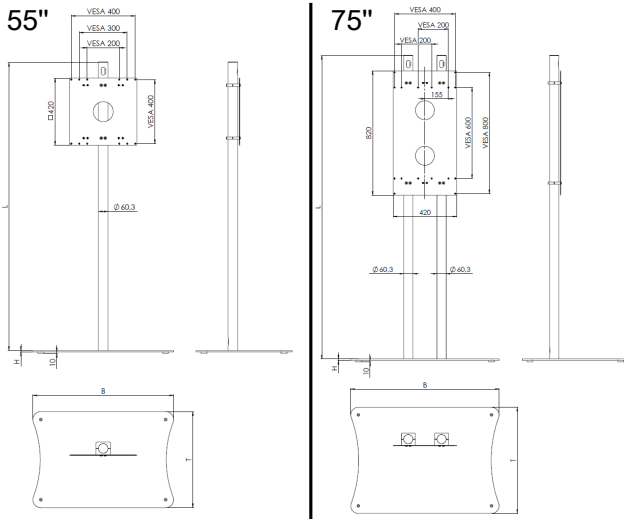

250 GB SSD, 115 × 111 × 36 mm (W × H × D)

Internal Mediaplayer

Screen Overview:

Digital Shopping Window

Technical data		
Type	Non-Touch Semi Outdoor Rowa	
Size	55"	75"
Brightness (nit)	2,500	3,000
Power consumption in "on" state (Watt)*	295	400
Power consumption in standby operation (Watt)*	< 0.5	< 0.5
Operating Hours	24/7	24/7
Server (1–2 Screens per Server)	NUC	NUC
Web Application	Vmotion Cloud	Vmotion Cloud
External Dimensions (H × W × D)	1.233.2 x 714 x 137.7 mm	1.681.2 x 955.6 x 142.4 mm

Mounting Options:

Leveling Feet

Leveling Feet Dimensions

Size	XL Leveling Foot	XXL Leveling Foot	Round*
Baseplate (W x D x H)	880 x 600 x 8 mm	980 x 700 x 8 mm	Ø180 x 8 mm
Screen Size	55"	75"	Single Rod: 55" Double Rod: 75"

*Ground anchoring needed

Freestanding Leveling Foot

Each Leveling Foot comes with a mounting rod in the following length (L):

Display size 55": 1,200 mm / 1,500 mm / 1,800 mm (*depending on variant selected*)

Display size 75":
2,000 mm

When ordering an article with the addition "single rod", one base plate and one mounting rod are supplied.

When ordering an article with the addition "double rod", two base plates and two mounting rods are supplied.