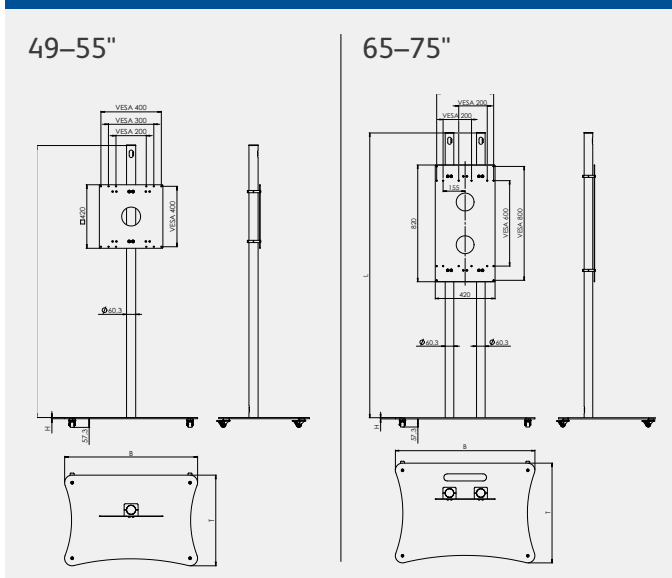

Size	Base L	Base XL	Base XXL	Round*
Base (W x D x H)	730 x 500 x 8 mm	880 x 600 x 8 mm	980 x 700 x 8 mm	Ø180 x 8 mm
Screen Size	49"	55"	65" und 75"	Single rod: 49", 55" Double rod: 65", 75"

Free-Standing Base

Each base comes with a mounting rod in the following length (L):

Screen Size 49" + 55":
1,200 mm / 1,500 mm / 1,800 mm
(depending on selected version)

Screen Size 65":
1,800 mm

Screen Size 75":
2,000 mm

When ordering an article with the addition 'single rod', one base plate and one mounting rod are supplied.

When ordering an article with the addition 'double rod', two base plates and two mounting rods are supplied.

Moveable Base

Small Base*

*Ground anchoring needed.

Installation Recommendations

Digital OTC Shelves