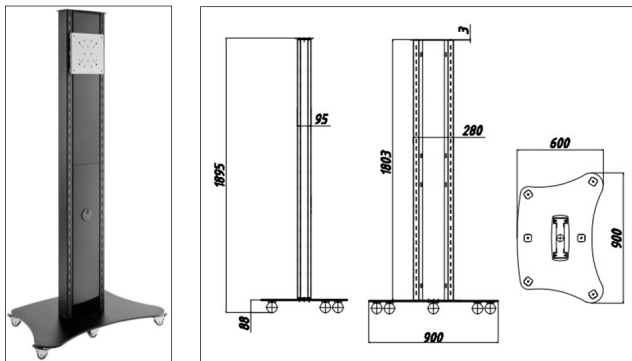

Mounting Options:

Leveling Feet

Leveling Feet Dimensions

Size	XL Leveling Foot	XXL Leveling Foot	Round*
Baseplate (W x D x H)	880 x 600 x 8 mm	980 x 700 x 8 mm	Ø180 x 8 mm
Screen Size	55"	75"	Single Rod: 55" Double Rod: 75"

*Ground anchoring needed

Freestanding Leveling Foot

Each Leveling Foot comes with a mounting rod in the following length (L):

Display size 55": 1,200 mm / 1,500 mm / 1,800 mm (*depending on variant selected*)

Display size 75":
2,000 mm

When ordering an article with the addition "single rod", one base plate and one mounting rod are supplied.

When ordering an article with the addition "double rod", two base plates and two mounting rods are supplied.

Movable Leveling Foot

Small Leveling Foot*

55"/75"

55"

* Ground anchoring necessary

75"

* Ground anchoring necessary

Mounting Options: