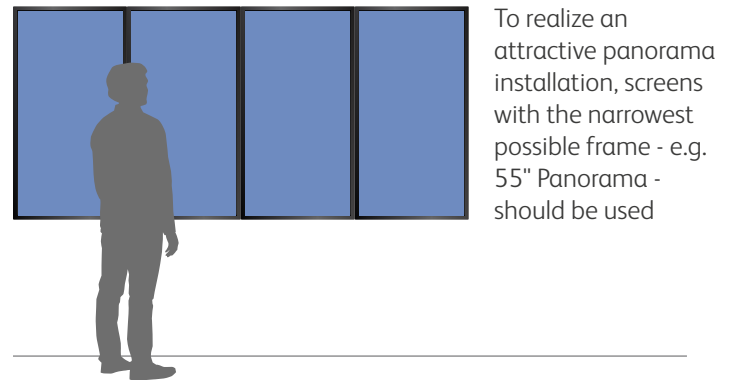

Table Installation Integrated in the Counter

Table Pole Installation

Installation Recommendations

Non-prescription Products

Distance to the Floor:

Panorama Installation:

Positioning of Screens in the Pharmacy

Integration in Shelving

Integration in Column

Installation Recommendations

Digital Shop Window

Choosing the right screen size in just three steps

1. Center of Image

To ensure optimal appreciation of the image contents, we recommend positioning the center of the screen at a height of approx. 160 cm (+/- 5 cm) – measured from the sidewalk.