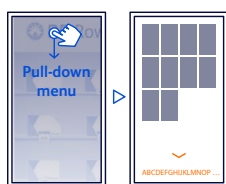

#### Want to learn more?

Visit the BD Rowa™ Customer Learning Center at <https://clc.rowa.de>.

#### Navigating planograms

All active planograms can be opened through the pull-down menu.

- 1 **Swipe down** in the middle of the screen to open the menu.
- 2 Switch between the **active playlist** or the **pull-down menu** using the corresponding buttons.
- 3 Use the **alphabet** to search planograms by title.
- 4 Click the **arrow** to move the planograms to the bottom.
- 5 **Tap** a planogram to open it.