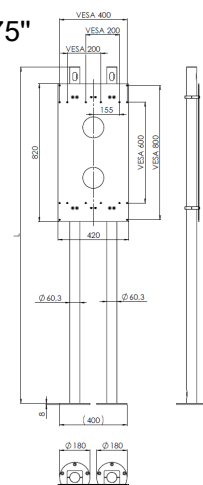

### Leveling Feet Dimensions

Size	Leveling foot XL	Leveling foot XXL	Round*
Baseplate (W x D x H)	880 x 600 x 8 mm	980 x 700 x 8 mm	Ø180 x 8 mm
Screen Size	55"	75"	Single Rod: 55" Double Rod: 75"

\*Ground anchoring needed

### Small Leveling Foot\*

55"/75"

55"

\* Ground anchoring necessary

75"

\* Ground anchoring necessary