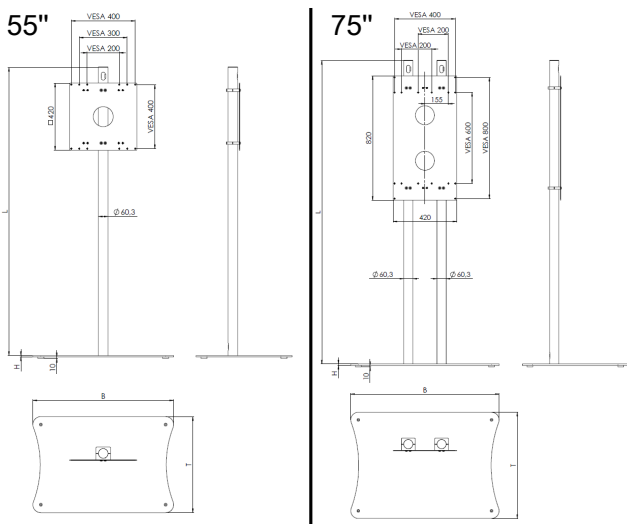

\* In the case of the energy consumption specifications, the consumption of the external NCU is not included (120 W).

Mounting Options			
Wall Mounting			
Leveling Foot			
Movable Leveling Foot			

Other	
Specification NUC:	BD Rowa™ Vmotion Intel NUCi3 Windows 10, 250 GB SSD, 115 x 111 x 36 mm (W x H x D) Internal Mediaplayer

# Mounting Options:

### Leveling Feet Dimensions

Size	Leveling foot XL	Leveling foot XXL	Round*
Baseplate (W x D x H)	880 x 600 x 8 mm	980 x 700 x 8 mm	Ø180 x 8 mm
Screen Size	55"	75"	Single Rod: 55" Double Rod: 75"

\*Ground anchoring needed

### Freestanding Leveling Foot

Each Leveling Foot comes with a mounting rod in the following length (L):

Display size 55": 1,200 mm / 1,500 mm / 1,800 mm (*depending on variant selected*)

Display size 75":  
2,000 mm