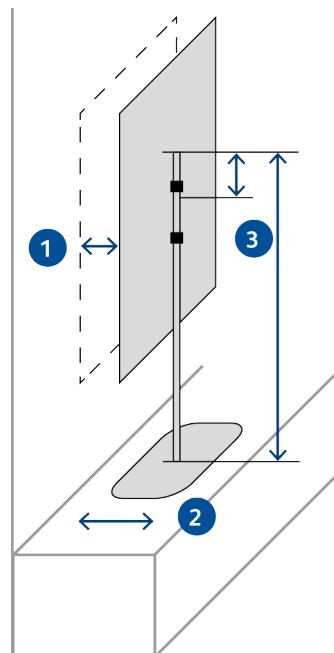

③ Height of Base Rod

The base rod should extend 30 cm beyond the brackets in the center of the screen.

Available Sizes: 1,200 mm, 1,500 mm, 1,800 mm, (Standard), 2,000 mm (only for Leveling Foot XXL)