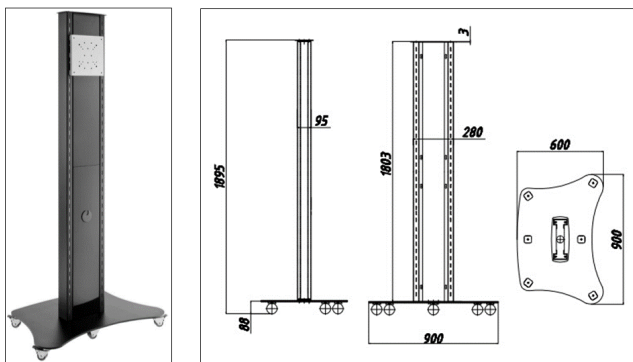

Mounting Options:

Leveling Feet

Leveling Feet Dimensions

Size	Leveling foot XL	Leveling foot XXL	Round*
Baseplate (W x D x H)	880 x 600 x 8 mm	980 x 700 x 8 mm	Ø180 x 8 mm
Screen Size	55"	75"	Single Rod: 55" Double Rod: 75"

*Ground anchoring needed

Freestanding Leveling Foot

Each Leveling Foot comes with a mounting rod in the following length (L):

Display size 55": 1,200 mm / 1,500 mm / 1,800 mm (*depending on variant selected*)

Display size 75":
2,000 mm

When ordering an article with the addition "single rod", one base plate and one mounting rod are supplied.

When ordering an article with the addition "double rod", two base plates and two mounting rods are supplied.

Movable Leveling Foot

Small Leveling Foot*

55"/75"

55"

* Ground anchoring necessary

75"

* Ground anchoring necessary