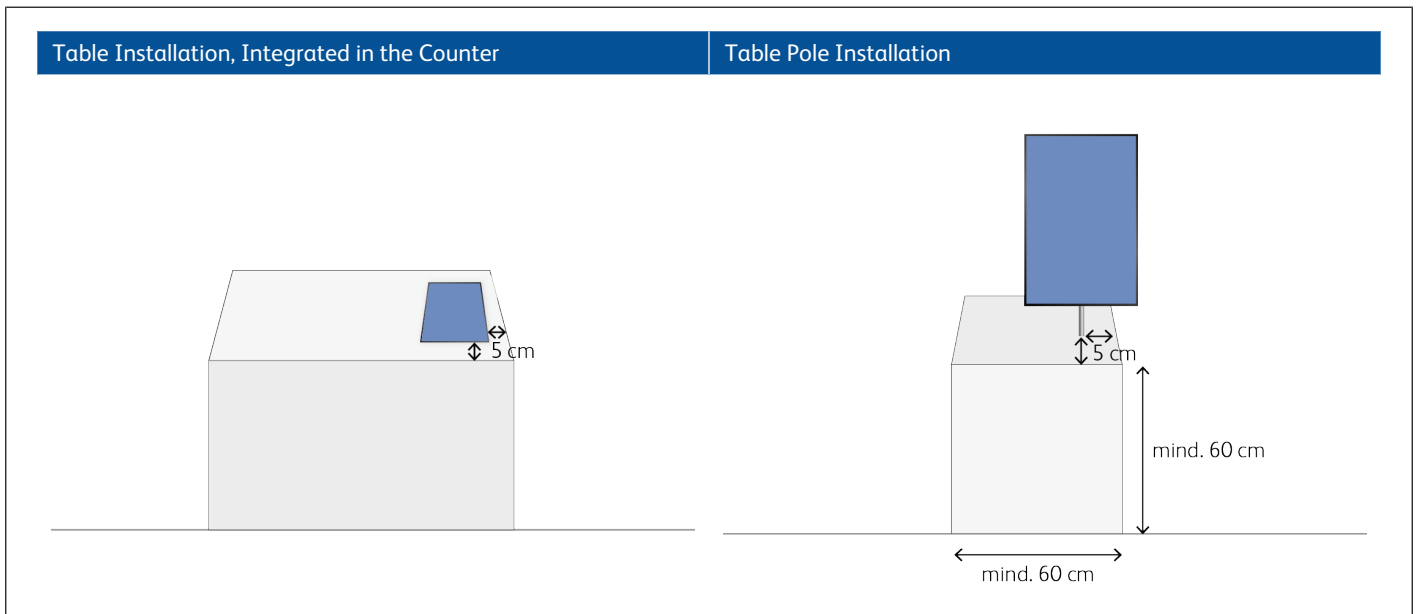

Table Installation

With both the table pole and table installation, make sure that there is a distance of at least 5 cm to the edge of the table. Furthermore, for the table installation, the screen must be sunk 5 cm into the table.