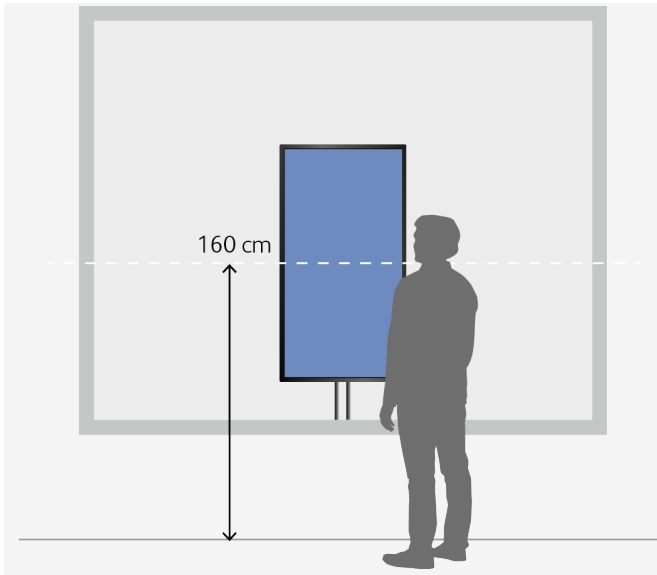

## Digital Free Choice

Distance to the Floor	Panorama Installation
 <p>80–100 cm</p>	
<p>For ideal presentation of the screen content, a distance (<i>floor to screen</i>) of 80–100 cm is recommended.</p>	<p>To realize an attractive panorama installation, screens with the narrowest possible frame – e.g. 55" Panorama – should be used.</p>

## Positioning of Screens in the Pharmacy

Integration in Shelving	Integration in Column
	

### 1. Center of Image

To ensure optimal appreciation of the screen content, we recommend positioning the center of the screen at a height of approx. 160 cm (+/- 5 cm) – measured from the sidewalk.