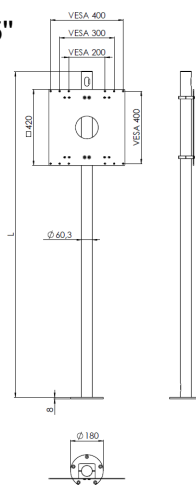

55"

* Ground anchoring necessary

75"