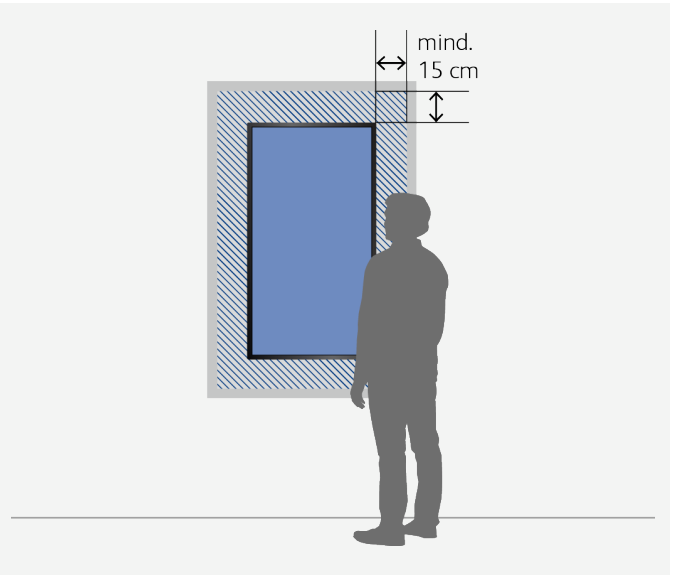

## Digital Free Choice

Distance to the Floor	Panorama Installation
 <p>80–100 cm</p>	
<p>For ideal presentation of the screen content, a distance (<i>floor to screen</i>) of 80–100 cm is recommended.</p>	<p>To realize an attractive panorama installation, screens with the narrowest possible frame – e.g. 55" Panorama – should be used.</p>

## Digital Shopping Window—Choosing the Right Screen Size in Just Three Steps

### 1. Center of Image

To ensure optimal appreciation of the screen content, we recommend positioning the center of the screen at a height of approx. 160 cm (+/- 5 cm) – measured from the sidewalk.

### 2. Distance from Window Frame

Ensure a distance of at least 15 cm between the edge of the screen and the window frame to allow the contents to be displayed to their best advantage.